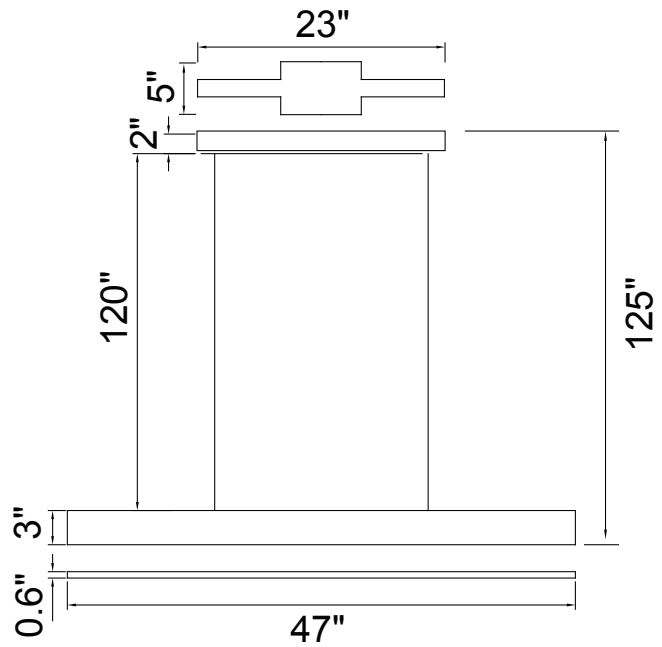

PROJECT: _____
 FIXTURE TYPE: _____
 LOCATION: _____
 CONTACT/PHONE: _____

Item	7145P47-1-266-RC
Collection	KRISTA
Category	Chandelier
Finish	Satin White
Glass	-----
Crystal	-----
Acrylic	-----

Shade Color	-----
Min Assembled Height	5"
Max Assembled Height	125"
Width	47"
Length	0.6"
Extension Wall Mounts	-----
Input	120V AC,60HZ,AC

Lumens	1300
Light Source	Integrated LED
Bulb Info.	25W
Included	Yes
Dimmable	Yes
Colour Temp	3000K
Weight	4.18 Lbs

CWI Lighting
 140 Steelcase Rd W
 Markham, ON L3R 3J9
 Canada

CWI Lighting
 295 Fire Tower Dr
 Tonawanda, NY 14150
 USA