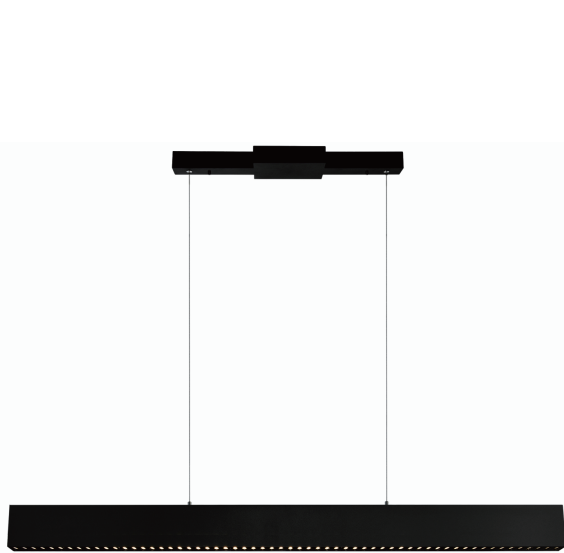

PROJECT: _____
 FIXTURE TYPE: _____
 LOCATION: _____
 CONTACT/PHONE: _____

Item	7145P47-1-266-RC
Collection	KRISTA
Category	Chandelier
Finish	Satin White
Glass	-----
Crystal	-----
Acrylic	-----

Shade Color	-----
Min Assembled Height	5"
Max Assembled Height	125"
Width	47"
Length	0.6"
Extension Wall Mounts	-----
Input	120V AC,60HZ,AC

Lumens	1300
Light Source	Integrated LED
Bulb Info.	25W
Included	Yes
Dimmable	Yes
Colour Temp	3000K
Weight	4.18 Lbs

CWI Lighting
 140 Steelcase Rd W
 Markham, ON L3R 3J9
 Canada

CWI Lighting
 295 Fire Tower Dr
 Tonawanda, NY 14150
 USA