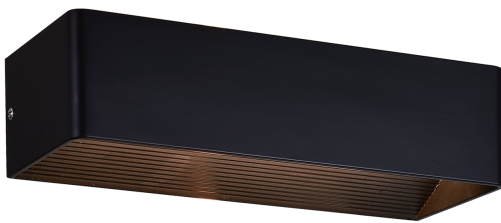

PROJECT: _____
 FIXTURE TYPE: _____
 LOCATION: _____
 CONTACT/PHONE: _____

Item	7146W12-101
Collection	LILLIANA
Category	Vanity Light
Finish	Black
Glass	-----
Crystal	-----
Acrylic	-----

Shade Color	Black
Min Assembled Height	5"
Max Assembled Height	-----
Width	12"
Length	-----
Extension Wall Mounts	5"
Input	120V AC,60HZ,AC

Lumens	520
Light Source	Integrated LED
Bulb Info.	10W
Included	Yes
Dimmable	Yes
Colour Temp	3000K
Weight	2.20 Lbs

CWI Lighting
 140 Steelcase Rd W
 Markham, ON L3R 3J9
 Canada

CWI Lighting
 295 Fire Tower Dr
 Tonawanda, NY 14150
 USA