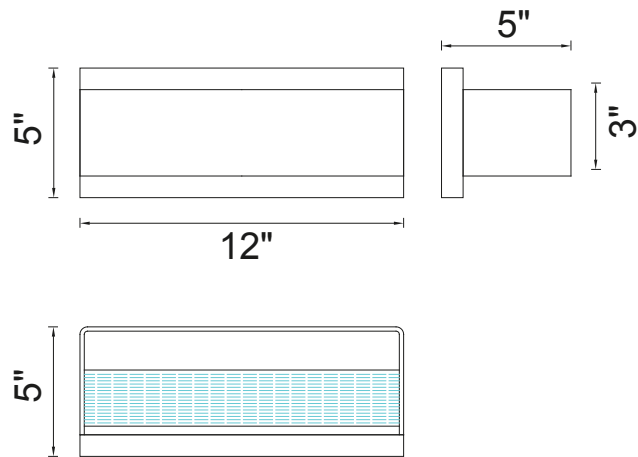

PROJECT: _____
 FIXTURE TYPE: _____
 LOCATION: _____
 CONTACT/PHONE: _____

Item	7146W12-101
Collection	LILLIANA
Category	Vanity Light
Finish	Black
Glass	-----
Crystal	-----
Acrylic	-----

Shade Color	Black
Min Assembled Height	5"
Max Assembled Height	-----
Width	12"
Length	-----
Extension Wall Mounts	5"
Input	120V AC,60HZ,AC

Lumens	520
Light Source	Integrated LED
Bulb Info.	10W
Included	Yes
Dimmable	Yes
Colour Temp	3000K
Weight	2.20 Lbs

CWI Lighting
 140 Steelcase Rd W
 Markham, ON L3R 3J9
 Canada

CWI Lighting
 295 Fire Tower Dr
 Tonawanda, NY 14150
 USA