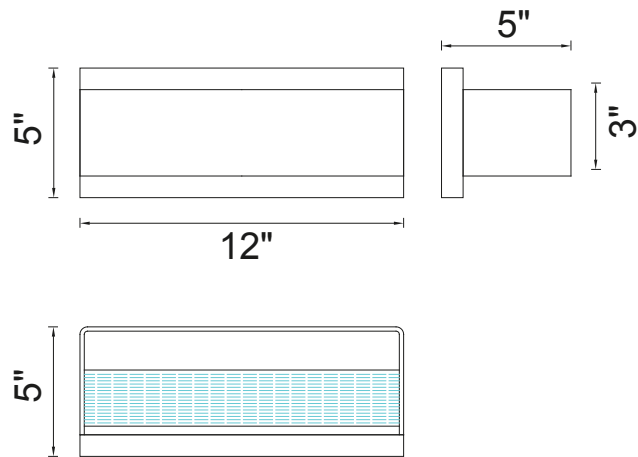

PROJECT: \_\_\_\_\_  
 FIXTURE TYPE: \_\_\_\_\_  
 LOCATION: \_\_\_\_\_  
 CONTACT/PHONE: \_\_\_\_\_

Item	7146W12-103
Collection	LILLIANA
Category	Vanity Light
Finish	White
Glass	-----
Crystal	-----
Acrylic	-----

Shade Color	White
Min Assembled Height	5"
Max Assembled Height	-----
Width	12"
Length	-----
Extension Wall Mounts	5"
Input	120V AC,60HZ,AC

Lumens	520
Light Source	Integrated LED
Bulb Info.	10W
Included	Yes
Dimmable	Yes
Colour Temp	3000K
Weight	2.20 Lbs