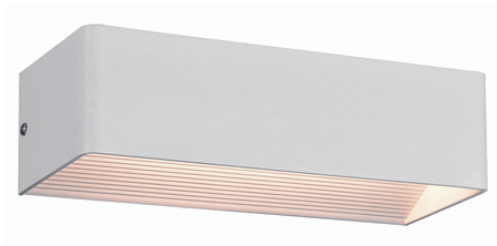

PROJECT: \_\_\_\_\_  
 FIXTURE TYPE: \_\_\_\_\_  
 LOCATION: \_\_\_\_\_  
 CONTACT/PHONE: \_\_\_\_\_

Item	7146W12-103
Collection	LILLIANA
Category	Vanity Light
Finish	White
Glass	-----
Crystal	-----
Acrylic	-----

Shade Color	White
Min Assembled Height	5"
Max Assembled Height	-----
Width	12"
Length	-----
Extension Wall Mounts	5"
Input	120V AC,60HZ,AC

Lumens	520
Light Source	Integrated LED
Bulb Info.	10W
Included	Yes
Dimmable	Yes
Colour Temp	3000K
Weight	2.20 Lbs