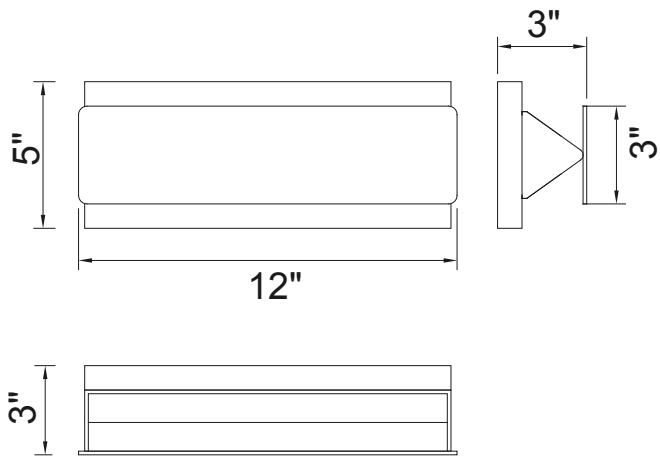

PROJECT: _____
 FIXTURE TYPE: _____
 LOCATION: _____
 CONTACT/PHONE: _____

Item	7147W12-103	Shade Color	White	Lumens	520
Collection	LILLIANA	Min Assembled Height	5"	Light Source	Integrated LED
Category	Vanity Light	Max Assembled Height	-----	Bulb Info.	10W
Finish	White	Width	12"	Included	Yes
Glass	-----	Length	-----	Dimmable	Yes
Crystal	-----	Extension Wall Mounts	3"	Colour Temp	3000K
Acrylic	-----	Input	120V AC,60HZ,AC	Weight	3.6 Lbs