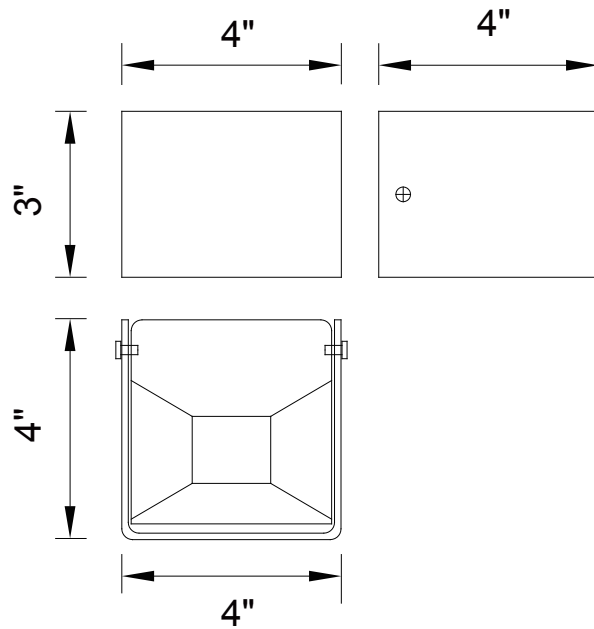

PROJECT: \_\_\_\_\_  
 FIXTURE TYPE: \_\_\_\_\_  
 LOCATION: \_\_\_\_\_  
 CONTACT/PHONE: \_\_\_\_\_

|            |              |
|------------|--------------|
| Item       | 7148W4-101-S |
| Collection | LILLIANA     |
| Category   | Wall Light   |
| Finish     | Black        |
| Glass      | -----        |
| Crystal    | -----        |
| Acrylic    | -----        |

|                       |                 |
|-----------------------|-----------------|
| Shade Color           | Black           |
| Min Assembled Height  | 5"              |
| Max Assembled Height  | -----           |
| Width                 | 5"              |
| Length                | -----           |
| Extension Wall Mounts | 5"              |
| Input                 | 120V AC,60HZ,AC |