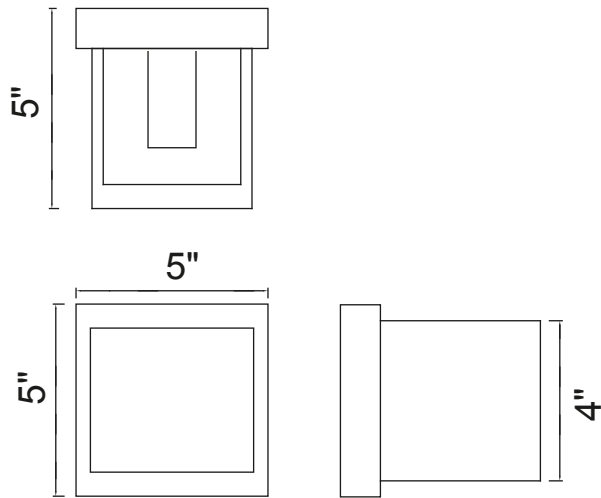

PROJECT: _____
 FIXTURE TYPE: _____
 LOCATION: _____
 CONTACT/PHONE: _____

Item	7148W4-103-S	Shade Color	White	Lumens	520
Collection	LILLIANA	Min Assembled Height	5"	Light Source	Integrated LED
Category	Wall Light	Max Assembled Height	-----	Bulb Info.	10W
Finish	White	Width	5"	Included	Yes
Glass	-----	Length	-----	Dimmable	Yes
Crystal	-----	Extension Wall Mounts	5"	Colour Temp	3000K
Acrylic	-----	Input	120V AC,60HZ,AC	Weight	1.1 Lbs