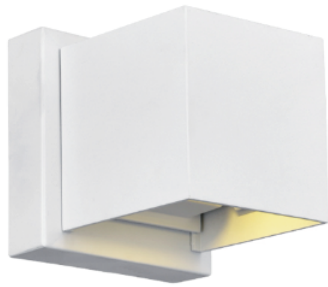

PROJECT: _____
 FIXTURE TYPE: _____
 LOCATION: _____
 CONTACT/PHONE: _____

Item	7148W4-103-S	Shade Color	White	Lumens	520
Collection	LILLIANA	Min Assembled Height	5"	Light Source	Integrated LED
Category	Wall Light	Max Assembled Height	-----	Bulb Info.	10W
Finish	White	Width	5"	Included	Yes
Glass	-----	Length	-----	Dimmable	Yes
Crystal	-----	Extension Wall Mounts	5"	Colour Temp	3000K
Acrylic	-----	Input	120V AC,60HZ,AC	Weight	1.1 Lbs