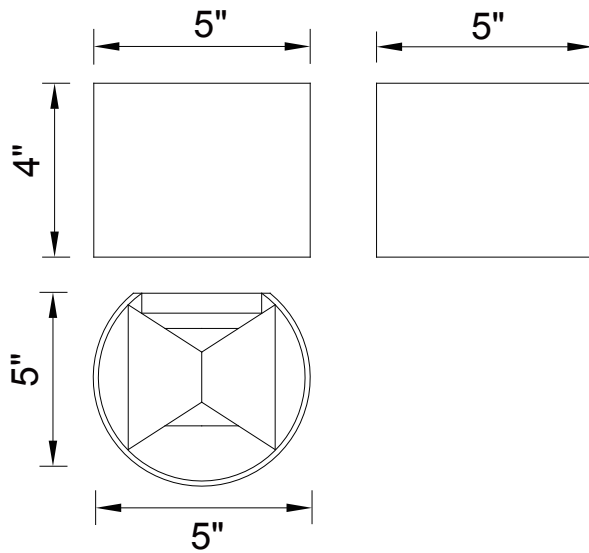

PROJECT: \_\_\_\_\_  
 FIXTURE TYPE: \_\_\_\_\_  
 LOCATION: \_\_\_\_\_  
 CONTACT/PHONE: \_\_\_\_\_

|            |              |
|------------|--------------|
| Item       | 7148W5-101-R |
| Collection | LILLIANA     |
| Category   | Wall Light   |
| Finish     | Black        |
| Glass      | -----        |
| Crystal    | -----        |
| Acrylic    | -----        |

|                       |                 |
|-----------------------|-----------------|
| Shade Color           | Black           |
| Min Assembled Height  | 6"              |
| Max Assembled Height  | -----           |
| Width                 | 6"              |
| Length                | -----           |
| Extension Wall Mounts | 6"              |
| Input                 | 120V AC,60HZ,AC |