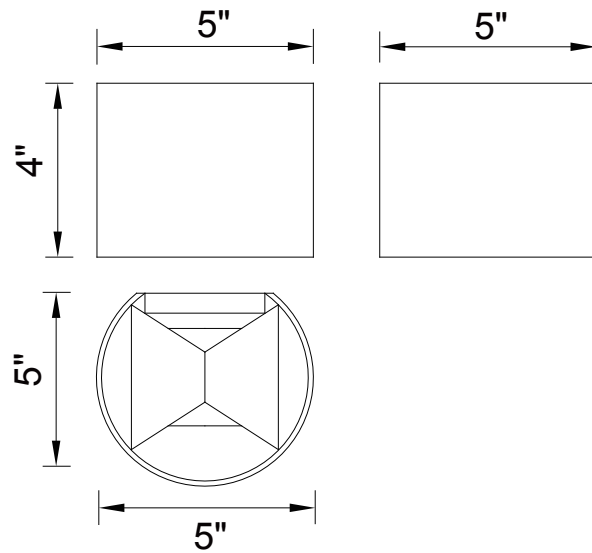

PROJECT: \_\_\_\_\_  
 FIXTURE TYPE: \_\_\_\_\_  
 LOCATION: \_\_\_\_\_  
 CONTACT/PHONE: \_\_\_\_\_

Item	7148W5-103-R
Collection	LILLIANA
Category	Wall Light
Finish	White
Glass	-----
Crystal	-----
Acrylic	-----

Shade Color	White
Min Assembled Height	6"
Max Assembled Height	-----
Width	6"
Length	-----
Extension Wall Mounts	6"
Input	120V AC,60HZ,AC

Lumens	624
Light Source	Integrated LED
Bulb Info.	12W
Included	Yes
Dimmable	Yes
Colour Temp	3000K
Weight	2.2 Lbs