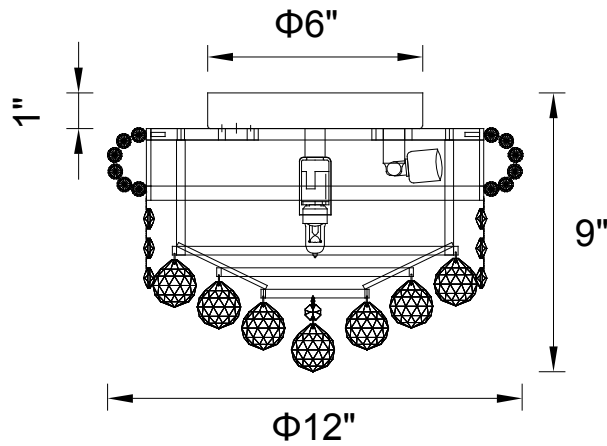

PROJECT: _____
 FIXTURE TYPE: _____
 LOCATION: _____
 CONTACT/PHONE: _____

Item	8001C12C
Collection	EMPIRE
Category	Flush Mount
Finish	Chrome
Glass	-----
Crystal	Clear
Acrylic	-----

Shade Color	-----
Min Assembled Height	9"
Max Assembled Height	-----
Width	12"
Length	-----
Extension Wall Mounts	-----
Input	120V AC,60HZ,AC

Lumens	-----
Light Source	E12
Bulb Info.	3x60W
Included	-----
Dimmable	Yes
Colour Temp	-----
Weight	8.82 Lbs

CWI Lighting
 140 Steelcase Rd W
 Markham, ON L3R 3J9
 Canada

CWI Lighting
 295 Fire Tower Dr
 Tonawanda, NY 14150
 USA