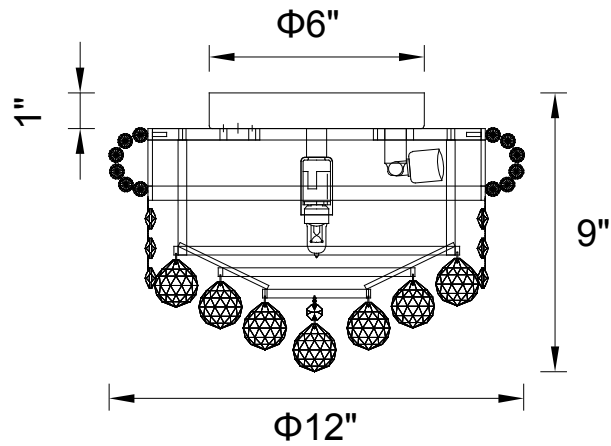

PROJECT: _____
 FIXTURE TYPE: _____
 LOCATION: _____
 CONTACT/PHONE: _____

Item	8001C12G
Collection	EMPIRE
Category	Flush Mount
Finish	Gold
Glass	-----
Crystal	Clear
Acrylic	-----

Shade Color	-----
Min Assembled Height	9"
Max Assembled Height	-----
Width	12"
Length	-----
Extension Wall Mounts	-----
Input	120V AC,60HZ,AC

Lumens	-----
Light Source	E12
Bulb Info.	3x60W
Included	-----
Dimmable	Yes
Colour Temp	-----
Weight	8.82 Lbs

CWI Lighting
 140 Steelcase Rd W
 Markham, ON L3R 3J9
 Canada

CWI Lighting
 295 Fire Tower Dr
 Tonawanda, NY 14150
 USA