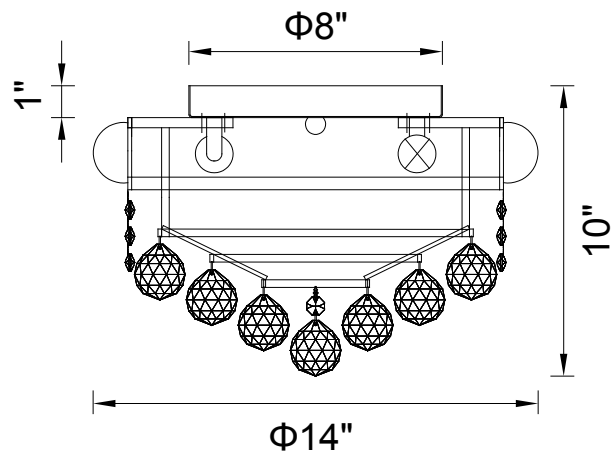

PROJECT: _____

FIXTURE TYPE: _____

LOCATION: _____

CONTACT/PHONE: _____

Item	8001C14C
Collection	EMPIRE
Category	Flush Mount
Finish	Chrome
Glass	-----
Crystal	Clear
Acrylic	-----

Shade Color	-----
Min Assembled Height	10"
Max Assembled Height	-----
Width	14"
Length	-----
Extension Wall Mounts	-----
Input	120V AC,60HZ,AC

Lumens	-----
Light Source	E12
Bulb Info.	4x60W
Included	-----
Dimmable	Yes
Colour Temp	-----
Weight	12.79 Lbs

CWI Lighting
140 Steelcase Rd W
Markham, ON L3R 3J9
Canada

CWI Lighting
295 Fire Tower Dr
Tonawanda, NY 14150
USA