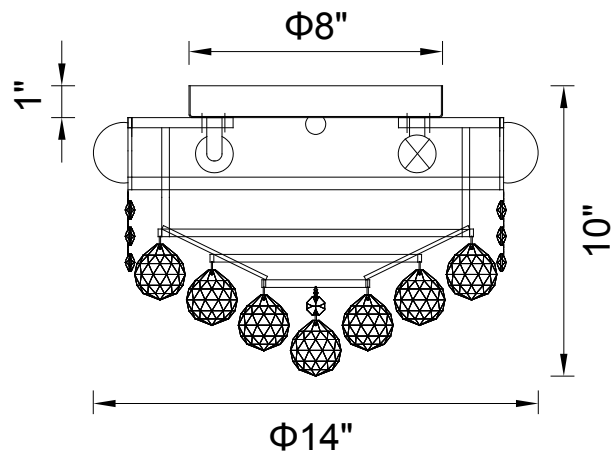

PROJECT: _____
 FIXTURE TYPE: _____
 LOCATION: _____
 CONTACT/PHONE: _____

Item	8001C14G
Collection	EMPIRE
Category	Flush Mount
Finish	Gold
Glass	-----
Crystal	Clear
Acrylic	-----

Shade Color	-----
Min Assembled Height	10"
Max Assembled Height	-----
Width	14"
Length	-----
Extension Wall Mounts	-----
Input	120V AC,60HZ,AC

Lumens	-----
Light Source	E12
Bulb Info.	4x60W
Included	-----
Dimmable	Yes
Colour Temp	-----
Weight	12.79 Lbs

CWI Lighting
 140 Steelcase Rd W
 Markham, ON L3R 3J9
 Canada

CWI Lighting
 295 Fire Tower Dr
 Tonawanda, NY 14150
 USA