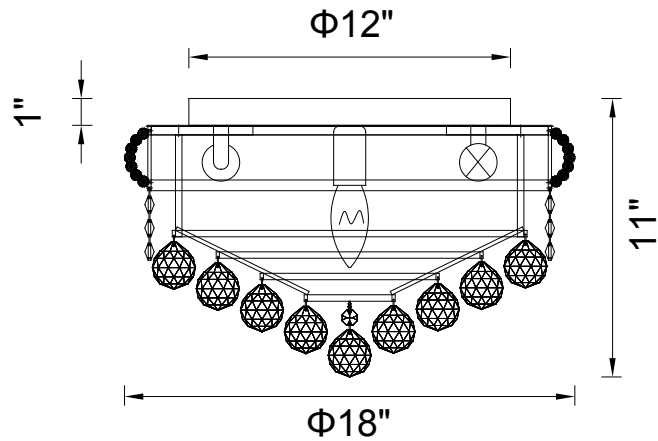

PROJECT: \_\_\_\_\_

FIXTURE TYPE: \_\_\_\_\_

LOCATION: \_\_\_\_\_

CONTACT/PHONE: \_\_\_\_\_

Item	8001C18C	Shade Color	-----	Lumens	-----
Collection	EMPIRE	Min Assembled Height	11"	Light Source	E12
Category	Flush Mount	Max Assembled Height	-----	Bulb Info.	5x60W
Finish	Chrome	Width	18"	Included	-----
Glass	-----	Length	-----	Dimmable	Yes
Crystal	Clear	Extension Wall Mounts	-----	Colour Temp	-----
Acrylic	-----	Input	120V AC,60HZ,AC	Weight	19.84 Lbs