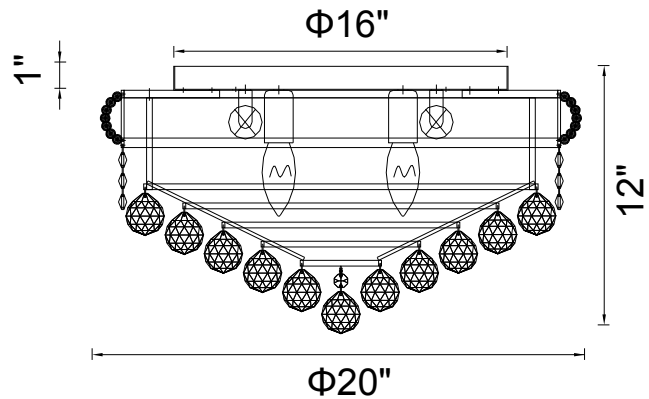

PROJECT: _____
 FIXTURE TYPE: _____
 LOCATION: _____
 CONTACT/PHONE: _____

Item	8001C20C
Collection	EMPIRE
Category	Flush Mount
Finish	Chrome
Glass	-----
Crystal	Clear
Acrylic	-----

Shade Color	-----
Min Assembled Height	12"
Max Assembled Height	-----
Width	20"
Length	-----
Extension Wall Mounts	-----
Input	120V AC,60HZ,AC

Lumens	-----
Light Source	E12
Bulb Info.	8x60W
Included	-----
Dimmable	Yes
Colour Temp	-----
Weight	32.19 Lbs

CWI Lighting
 140 Steelcase Rd W
 Markham, ON L3R 3J9
 Canada

CWI Lighting
 295 Fire Tower Dr
 Tonawanda, NY 14150
 USA