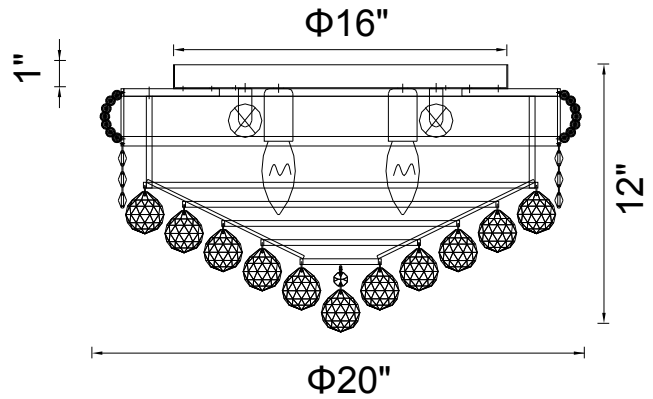

PROJECT: _____
 FIXTURE TYPE: _____
 LOCATION: _____
 CONTACT/PHONE: _____

Item	8001C20G
Collection	EMPIRE
Category	Flush Mount
Finish	Gold
Glass	-----
Crystal	Clear
Acrylic	-----

Shade Color	-----
Min Assembled Height	12"
Max Assembled Height	-----
Width	20"
Length	-----
Extension Wall Mounts	-----
Input	120V AC,60HZ,AC

Lumens	-----
Light Source	E12
Bulb Info.	8x60W
Included	-----
Dimmable	Yes
Colour Temp	-----
Weight	32.19 Lbs

CWI Lighting
 140 Steelcase Rd W
 Markham, ON L3R 3J9
 Canada

CWI Lighting
 295 Fire Tower Dr
 Tonawanda, NY 14150
 USA