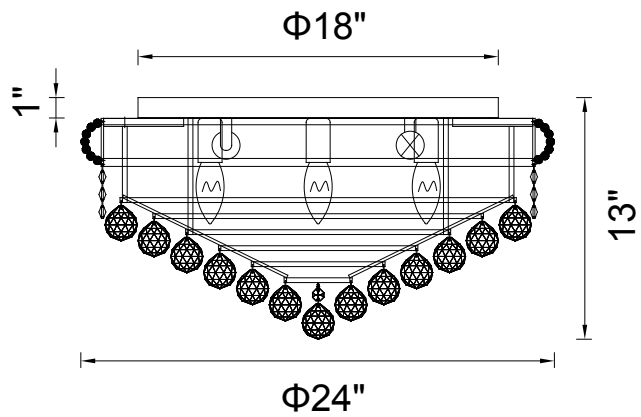

PROJECT: _____
 FIXTURE TYPE: _____
 LOCATION: _____
 CONTACT/PHONE: _____

Item	8001C24C
Collection	EMPIRE
Category	Flush Mount
Finish	Chrome
Glass	-----
Crystal	Clear
Acrylic	-----

Shade Color	-----
Min Assembled Height	13"
Max Assembled Height	-----
Width	24"
Length	-----
Extension Wall Mounts	-----
Input	120V AC,60HZ,AC

Lumens	-----
Light Source	E12
Bulb Info.	13x60W
Included	-----
Dimmable	Yes
Colour Temp	-----
Weight	39.6 Lbs

CWI Lighting
 140 Steelcase Rd W
 Markham, ON L3R 3J9
 Canada

CWI Lighting
 295 Fire Tower Dr
 Tonawanda, NY 14150
 USA