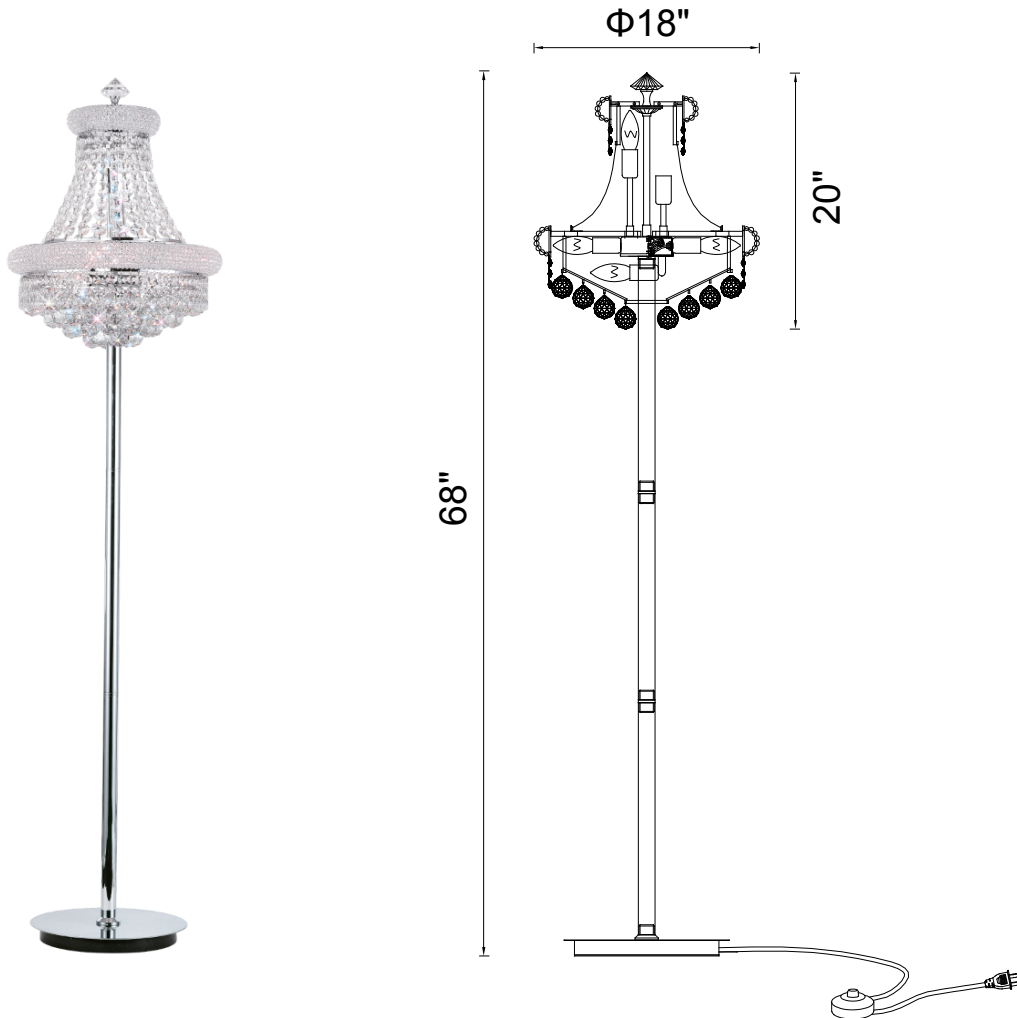

PROJECT: _____
 FIXTURE TYPE: _____
 LOCATION: _____
 CONTACT/PHONE: _____

Item	8001F18C
Collection	EMPIRE
Category	Floor Lamp
Finish	Chrome
Glass	-----
Crystal	Clear
Acrylic	-----

Shade Color	-----
Min Assembled Height	68"
Max Assembled Height	-----
Width	18"
Length	-----
Extension Wall Mounts	-----
Input	120V AC,60HZ,AC

Lumens	-----
Light Source	E12
Bulb Info.	8x60W
Included	-----
Dimmable	Yes
Colour Temp	-----
Weight	46.96 Lbs

CWI Lighting
 140 Steelcase Rd W
 Markham, ON L3R 3J9
 Canada

CWI Lighting
 295 Fire Tower Dr
 Tonawanda, NY 14150
 USA