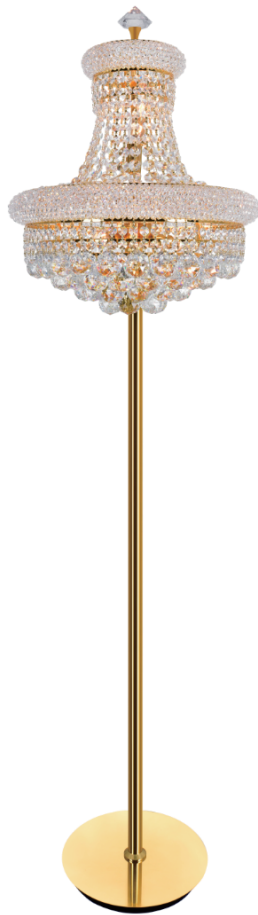

PROJECT: _____
 FIXTURE TYPE: _____
 LOCATION: _____
 CONTACT/PHONE: _____

Item	8001F18G
Collection	EMPIRE
Category	Floor Lamp
Finish	Gold
Glass	-----
Crystal	Clear
Acrylic	-----

Shade Color	-----
Min Assembled Height	68"
Max Assembled Height	-----
Width	18"
Length	-----
Extension Wall Mounts	-----
Input	120V AC,60HZ,AC

Lumens	-----
Light Source	E12
Bulb Info.	8x60W
Included	-----
Dimmable	Yes
Colour Temp	-----
Weight	46.96 Lbs

CWI Lighting
 140 Steelcase Rd W
 Markham, ON L3R 3J9
 Canada

CWI Lighting
 295 Fire Tower Dr
 Tonawanda, NY 14150
 USA