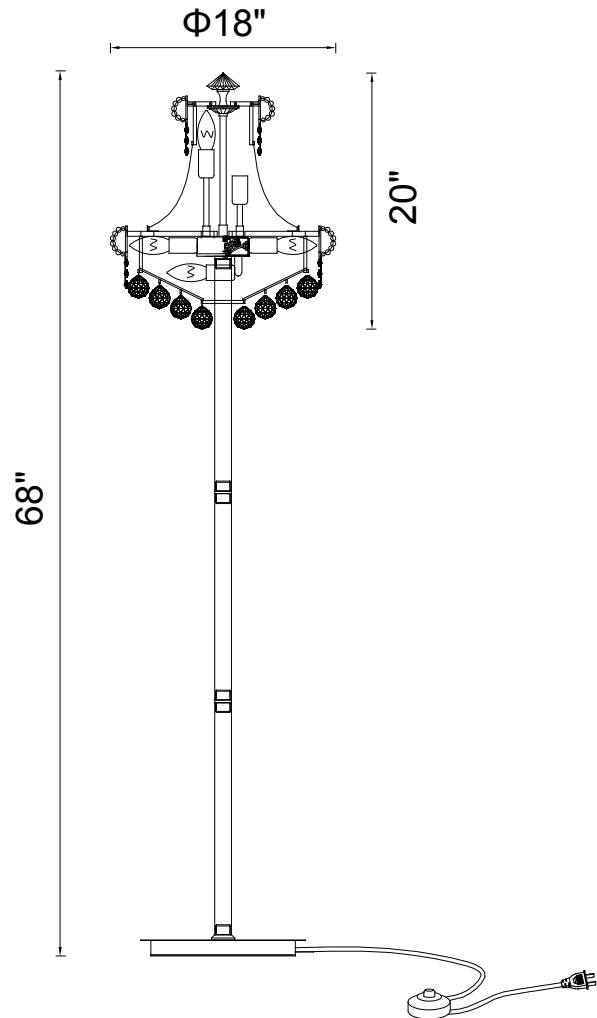

PROJECT: _____
 FIXTURE TYPE: _____
 LOCATION: _____
 CONTACT/PHONE: _____

Item	8001F18G
Collection	EMPIRE
Category	Floor Lamp
Finish	Gold
Glass	-----
Crystal	Clear
Acrylic	-----

Shade Color	-----
Min Assembled Height	68"
Max Assembled Height	-----
Width	18"
Length	-----
Extension Wall Mounts	-----
Input	120V AC,60HZ,AC

Lumens	-----
Light Source	E12
Bulb Info.	8x60W
Included	-----
Dimmable	Yes
Colour Temp	-----
Weight	46.96 Lbs

CWI Lighting
 140 Steelcase Rd W
 Markham, ON L3R 3J9
 Canada

CWI Lighting
 295 Fire Tower Dr
 Tonawanda, NY 14150
 USA