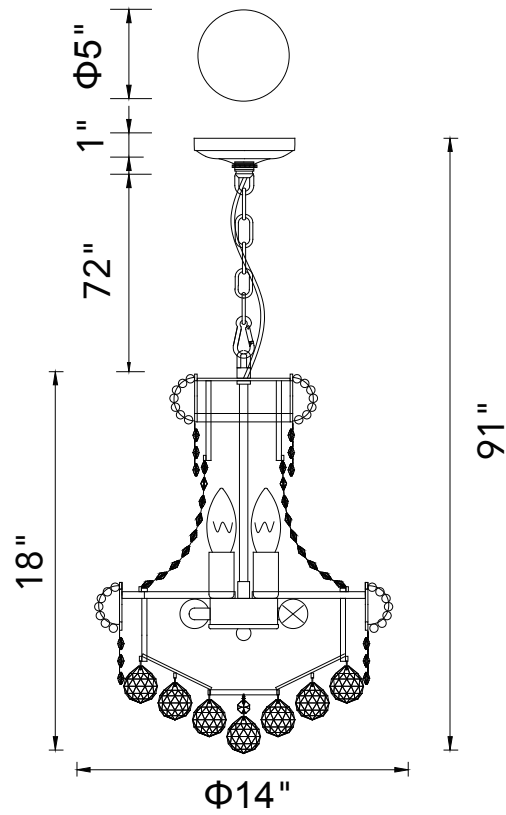

PROJECT: \_\_\_\_\_  
 FIXTURE TYPE: \_\_\_\_\_  
 LOCATION: \_\_\_\_\_  
 CONTACT/PHONE: \_\_\_\_\_

Item	8001P14C
Collection	EMPIRE
Category	Chandelier
Finish	Chrome
Glass	-----
Crystal	Clear
Acrylic	-----

Shade Color	-----
Min Assembled Height	21"
Max Assembled Height	91"
Width	14"
Length	-----
Extension Wall Mounts	-----
Input	120V AC,60HZ,AC

Lumens	-----
Light Source	E12
Bulb Info.	6x60W
Included	-----
Dimmable	Yes
Colour Temp	-----
Weight	16.75 Lbs