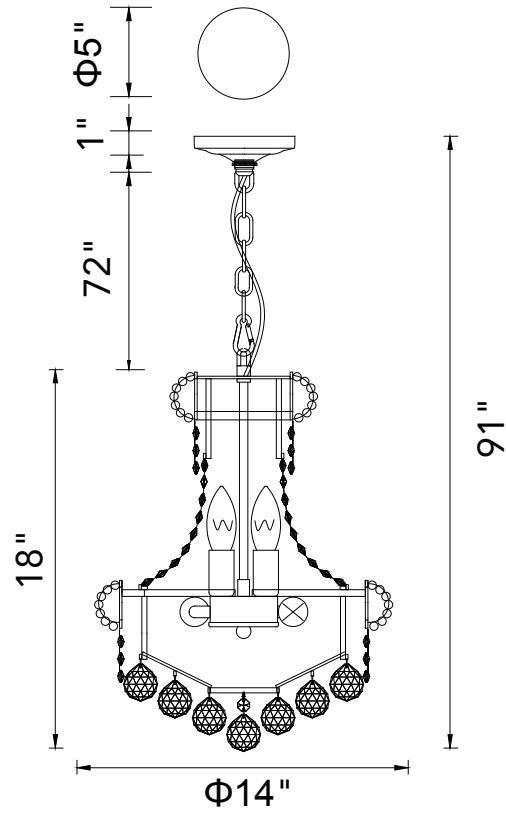

PROJECT: _____
 FIXTURE TYPE: _____
 LOCATION: _____
 CONTACT/PHONE: _____

Item	8001P14G
Collection	EMPIRE
Category	Chandelier
Finish	Gold
Glass	-----
Crystal	Clear
Acrylic	-----

Shade Color	-----
Min Assembled Height	21"
Max Assembled Height	91"
Width	14"
Length	-----
Extension Wall Mounts	-----
Input	120V AC,60HZ,AC

Lumens	-----
Light Source	E12
Bulb Info.	6x60W
Included	-----
Dimmable	Yes
Colour Temp	-----
Weight	16.75 Lbs

CWI Lighting
 140 Steelcase Rd W
 Markham, ON L3R 3J9
 Canada

CWI Lighting
 295 Fire Tower Dr
 Tonawanda, NY 14150
 USA