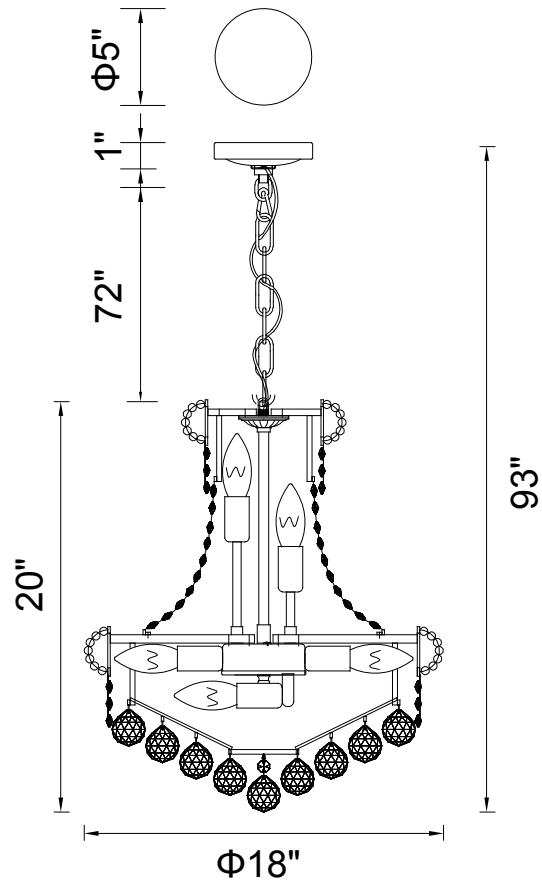

PROJECT: \_\_\_\_\_

FIXTURE TYPE: \_\_\_\_\_

LOCATION: \_\_\_\_\_

CONTACT/PHONE: \_\_\_\_\_

Item	8001P18C
Collection	EMPIRE
Category	Chandelier
Finish	Chrome
Glass	-----
Crystal	Clear
Acrylic	-----

Shade Color	-----
Min Assembled Height	23"
Max Assembled Height	93"
Width	18"
Length	-----
Extension Wall Mounts	-----
Input	120V AC,60HZ,AC

Lumens	-----
Light Source	E12
Bulb Info.	8x60W
Included	-----
Dimmable	Yes
Colour Temp	-----
Weight	26.46 Lbs

**CWI Lighting**  
 140 Steelcase Rd W  
 Markham, ON L3R 3J9  
 Canada

**CWI Lighting**  
 295 Fire Tower Dr  
 Tonawanda, NY 14150  
 USA