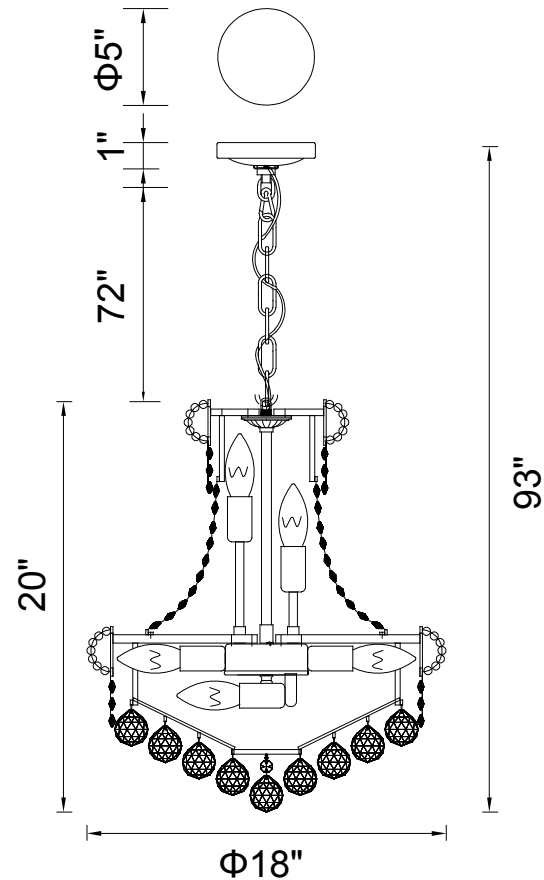

PROJECT: _____

FIXTURE TYPE: _____

LOCATION: _____

CONTACT/PHONE: _____

Item	8001P18G
Collection	EMPIRE
Category	Chandelier
Finish	Gold
Glass	-----
Crystal	Clear
Acrylic	-----

Shade Color	-----
Min Assembled Height	23"
Max Assembled Height	93"
Width	18"
Length	-----
Extension Wall Mounts	-----
Input	120V AC,60HZ,AC

Lumens	-----
Light Source	E12
Bulb Info.	8x60W
Included	-----
Dimmable	Yes
Colour Temp	-----
Weight	26.46 Lbs

CWI Lighting
140 Steelcase Rd W
Markham, ON L3R 3J9
Canada

CWI Lighting
295 Fire Tower Dr
Tonawanda, NY 14150
USA