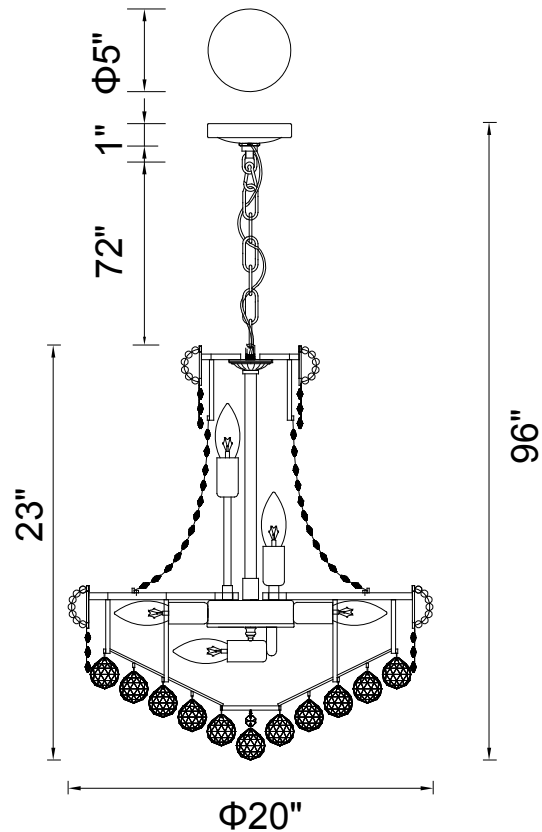

PROJECT: _____

FIXTURE TYPE: _____

LOCATION: _____

CONTACT/PHONE: _____

Item	8001P20C
Collection	EMPIRE
Category	Chandelier
Finish	Chrome
Glass	-----
Crystal	Clear
Acrylic	-----

Shade Color	-----
Min Assembled Height	26"
Max Assembled Height	96"
Width	20"
Length	-----
Extension Wall Mounts	-----
Input	120V AC,60HZ,AC

Lumens	-----
Light Source	E12
Bulb Info.	14x60W
Included	-----
Dimmable	Yes
Colour Temp	-----
Weight	37.48 Lbs

CWI Lighting
140 Steelcase Rd W
Markham, ON L3R 3J9
Canada

CWI Lighting
295 Fire Tower Dr
Tonawanda, NY 14150
USA