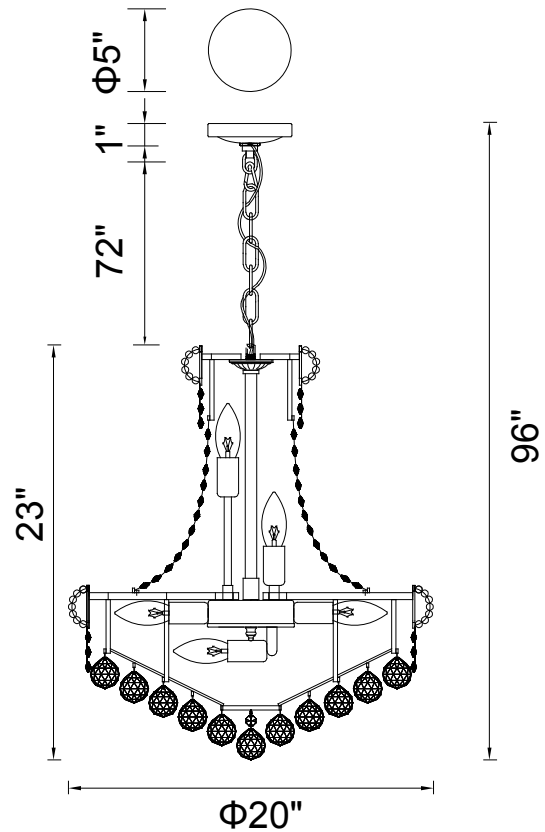

PROJECT: _____
 FIXTURE TYPE: _____
 LOCATION: _____
 CONTACT/PHONE: _____

Item	8001P20G	Shade Color	-----	Lumens	-----
Collection	EMPIRE	Min Assembled Height	26"	Light Source	E12
Category	Chandelier	Max Assembled Height	96"	Bulb Info.	14x60W
Finish	Gold	Width	20"	Included	-----
Glass	-----	Length	-----	Dimmable	Yes
Crystal	Clear	Extension Wall Mounts	-----	Colour Temp	-----
Acrylic	-----	Input	120V AC,60HZ,AC	Weight	37.48 Lbs