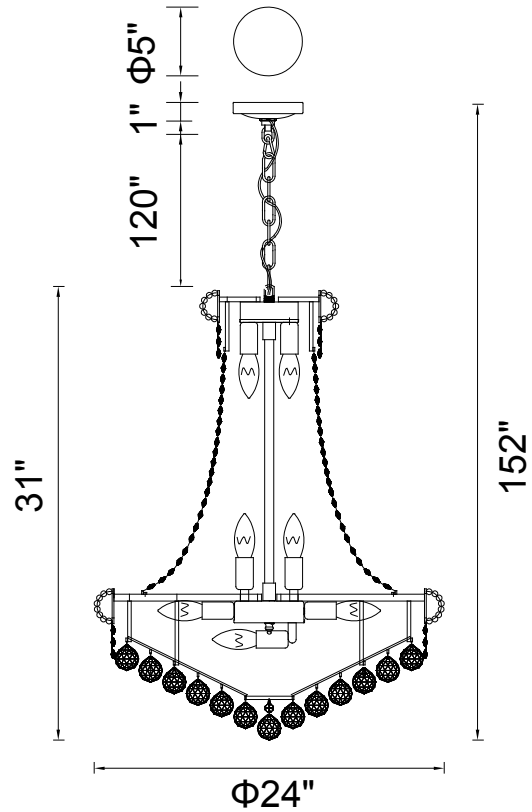

PROJECT: \_\_\_\_\_  
 FIXTURE TYPE: \_\_\_\_\_  
 LOCATION: \_\_\_\_\_  
 CONTACT/PHONE: \_\_\_\_\_

Item	8001P24C
Collection	EMPIRE
Category	Chandelier
Finish	Chrome
Glass	-----
Crystal	Clear
Acrylic	-----

Shade Color	-----
Min Assembled Height	34"
Max Assembled Height	152"
Width	24"
Length	-----
Extension Wall Mounts	-----
Input	120V AC,60HZ,AC

Lumens	-----
Light Source	E12
Bulb Info.	17x60W
Included	-----
Dimmable	Yes
Colour Temp	-----
Weight	48.5 Lbs