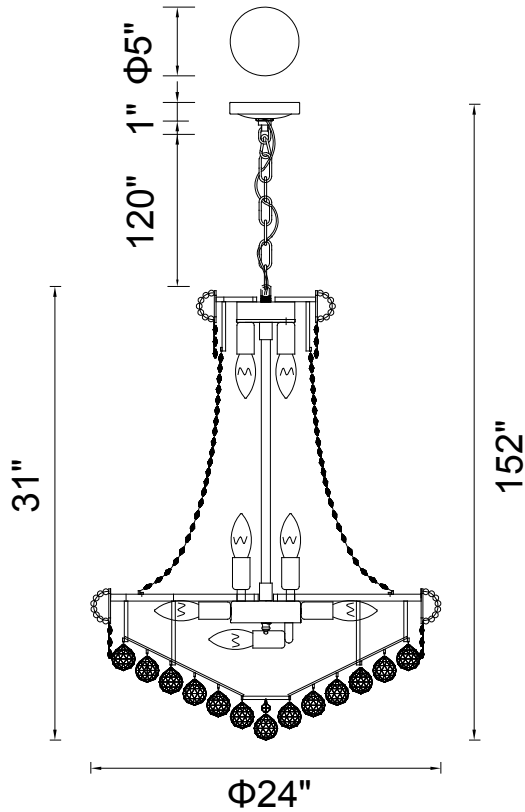

PROJECT: _____
 FIXTURE TYPE: _____
 LOCATION: _____
 CONTACT/PHONE: _____

Item	8001P24G
Collection	EMPIRE
Category	Chandelier
Finish	Gold
Glass	-----
Crystal	Clear
Acrylic	-----

Shade Color	-----
Min Assembled Height	34"
Max Assembled Height	152"
Width	24"
Length	-----
Extension Wall Mounts	-----
Input	120V AC,60HZ,AC

Lumens	-----
Light Source	E12
Bulb Info.	17x60W
Included	-----
Dimmable	Yes
Colour Temp	-----
Weight	48.5 Lbs

CWI Lighting
 140 Steelcase Rd W
 Markham, ON L3R 3J9
 Canada

CWI Lighting
 295 Fire Tower Dr
 Tonawanda, NY 14150
 USA