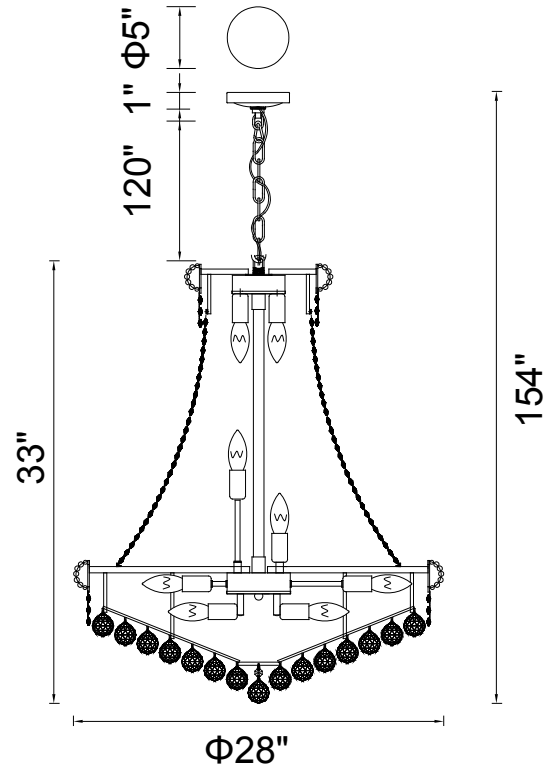

PROJECT: _____

FIXTURE TYPE: _____

LOCATION: _____

CONTACT/PHONE: _____

Item	8001P28C
Collection	EMPIRE
Category	Chandelier
Finish	Chrome
Glass	-----
Crystal	Clear
Acrylic	-----

Shade Color	-----
Min Assembled Height	36"
Max Assembled Height	154"
Width	28"
Length	-----
Extension Wall Mounts	-----
Input	120V AC,60HZ,AC

Lumens	-----
Light Source	E12
Bulb Info.	18x60W
Included	-----
Dimmable	Yes
Colour Temp	-----
Weight	67.1 Lbs

CWI Lighting
140 Steelcase Rd W
Markham, ON L3R 3J9
Canada

CWI Lighting
295 Fire Tower Dr
Tonawanda, NY 14150
USA