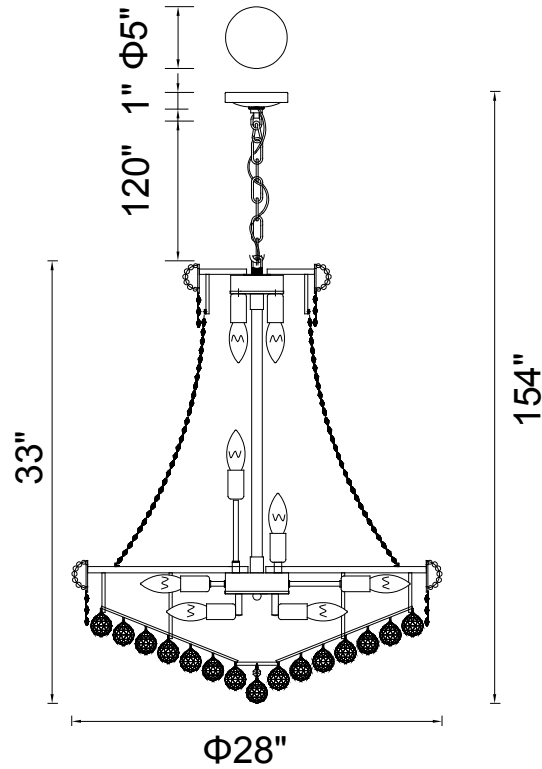

PROJECT: _____
 FIXTURE TYPE: _____
 LOCATION: _____
 CONTACT/PHONE: _____

Item	8001P28G
Collection	EMPIRE
Category	Chandelier
Finish	Gold
Glass	-----
Crystal	Clear
Acrylic	-----

Shade Color	-----
Min Assembled Height	36"
Max Assembled Height	154"
Width	28"
Length	-----
Extension Wall Mounts	-----
Input	120V AC,60HZ,AC

Lumens	-----
Light Source	E12
Bulb Info.	18x60W
Included	-----
Dimmable	Yes
Colour Temp	-----
Weight	67.1 Lbs

CWI Lighting
 140 Steelcase Rd W
 Markham, ON L3R 3J9
 Canada

CWI Lighting
 295 Fire Tower Dr
 Tonawanda, NY 14150
 USA