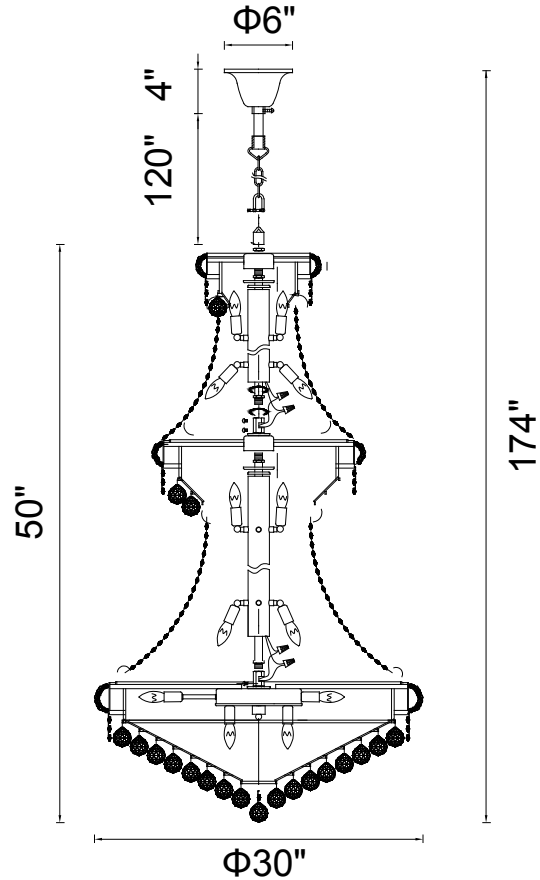

PROJECT: \_\_\_\_\_  
 FIXTURE TYPE: \_\_\_\_\_  
 LOCATION: \_\_\_\_\_  
 CONTACT/PHONE: \_\_\_\_\_

Item	8001P30C
Collection	EMPIRE
Category	Chandelier
Finish	Chrome
Glass	-----
Crystal	Clear
Acrylic	-----

Shade Color	-----
Min Assembled Height	56"
Max Assembled Height	174"
Width	30"
Length	-----
Extension Wall Mounts	-----
Input	120V AC,60HZ,AC

Lumens	-----
Light Source	E12
Bulb Info.	32x60W
Included	-----
Dimmable	Yes
Colour Temp	-----
Weight	117.92 Lbs