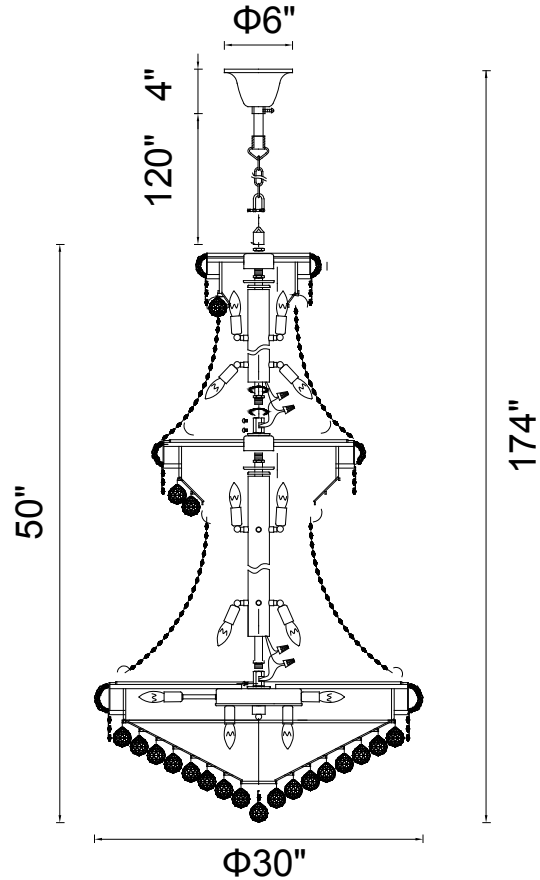

PROJECT: _____
 FIXTURE TYPE: _____
 LOCATION: _____
 CONTACT/PHONE: _____

| | | | | | |
|------------|------------|-----------------------|-----------------|--------------|------------|
| Item | 8001P30G | Shade Color | ----- | Lumens | ----- |
| Collection | EMPIRE | Min Assembled Height | 56" | Light Source | E12 |
| Category | Chandelier | Max Assembled Height | 174" | Bulb Info. | 32x60W |
| Finish | Gold | Width | 30" | Included | ----- |
| Glass | ----- | Length | ----- | Dimmable | Yes |
| Crystal | Clear | Extension Wall Mounts | ----- | Colour Temp | ----- |
| Acrylic | ----- | Input | 120V AC,60HZ,AC | Weight | 117.92 Lbs |