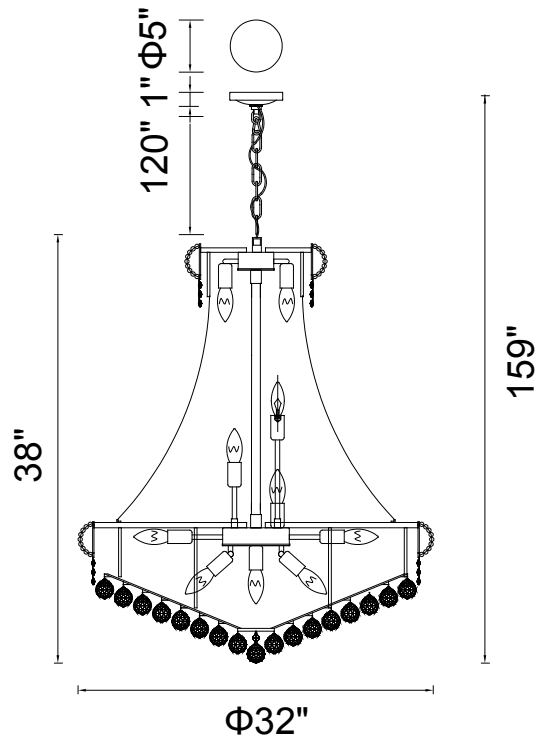

PROJECT: \_\_\_\_\_  
 FIXTURE TYPE: \_\_\_\_\_  
 LOCATION: \_\_\_\_\_  
 CONTACT/PHONE: \_\_\_\_\_

Item	8001P32C
Collection	EMPIRE
Category	Chandelier
Finish	Chrome
Glass	-----
Crystal	Clear
Acrylic	-----

Shade Color	-----
Min Assembled Height	41"
Max Assembled Height	159"
Width	32"
Length	-----
Extension Wall Mounts	-----
Input	120V AC,60HZ,AC

Lumens	-----
Light Source	E12
Bulb Info.	19x60W
Included	-----
Dimmable	Yes
Colour Temp	-----
Weight	81.57 Lbs