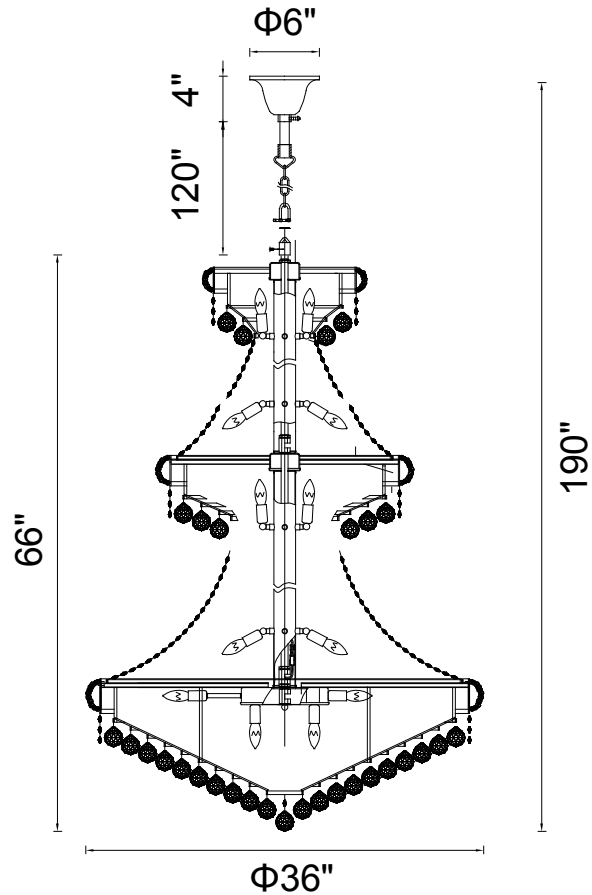

PROJECT: _____
 FIXTURE TYPE: _____
 LOCATION: _____
 CONTACT/PHONE: _____

Item	8001P36C	Shade Color	-----	Lumens	-----
Collection	EMPIRE	Min Assembled Height	72"	Light Source	E12
Category	Chandelier	Max Assembled Height	190"	Bulb Info.	34x60W
Finish	Chrome	Width	36"	Included	-----
Glass	-----	Length	-----	Dimmable	Yes
Crystal	Clear	Extension Wall Mounts	-----	Colour Temp	-----
Acrylic	-----	Input	120V AC,60HZ,AC	Weight	174.16 Lbs