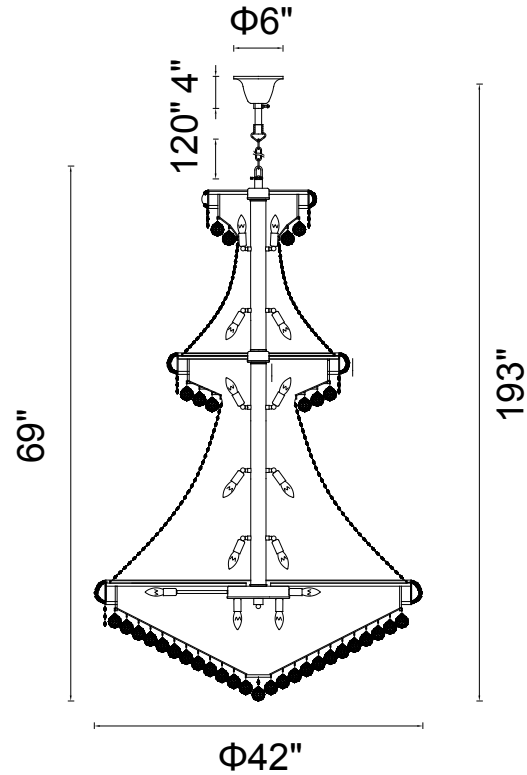

PROJECT: \_\_\_\_\_  
 FIXTURE TYPE: \_\_\_\_\_  
 LOCATION: \_\_\_\_\_  
 CONTACT/PHONE: \_\_\_\_\_

Item	8001P42C
Collection	EMPIRE
Category	Chandelier
Finish	Chrome
Glass	-----
Crystal	Clear
Acrylic	-----

Shade Color	-----
Min Assembled Height	75"
Max Assembled Height	193"
Width	42"
Length	-----
Extension Wall Mounts	-----
Input	120V AC,60HZ,AC

Lumens	-----
Light Source	E12
Bulb Info.	38x60W
Included	-----
Dimmable	Yes
Colour Temp	-----
Weight	221.56 Lbs