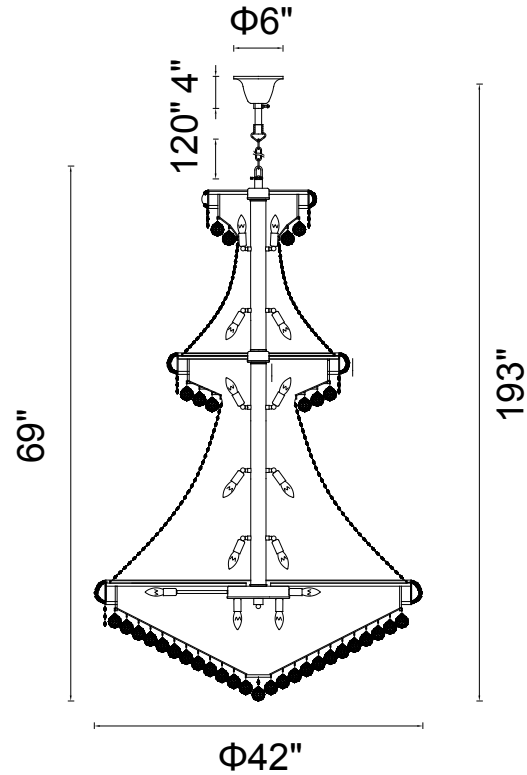

PROJECT: \_\_\_\_\_  
 FIXTURE TYPE: \_\_\_\_\_  
 LOCATION: \_\_\_\_\_  
 CONTACT/PHONE: \_\_\_\_\_

Item	8001P42G	Shade Color	-----	Lumens	-----
Collection	EMPIRE	Min Assembled Height	75"	Light Source	E12
Category	Chandelier	Max Assembled Height	193"	Bulb Info.	38x60W
Finish	Gold	Width	42"	Included	-----
Glass	-----	Length	-----	Dimmable	Yes
Crystal	Clear	Extension Wall Mounts	-----	Colour Temp	-----
Acrylic	-----	Input	120V AC,60HZ,AC	Weight	214.95 Lbs