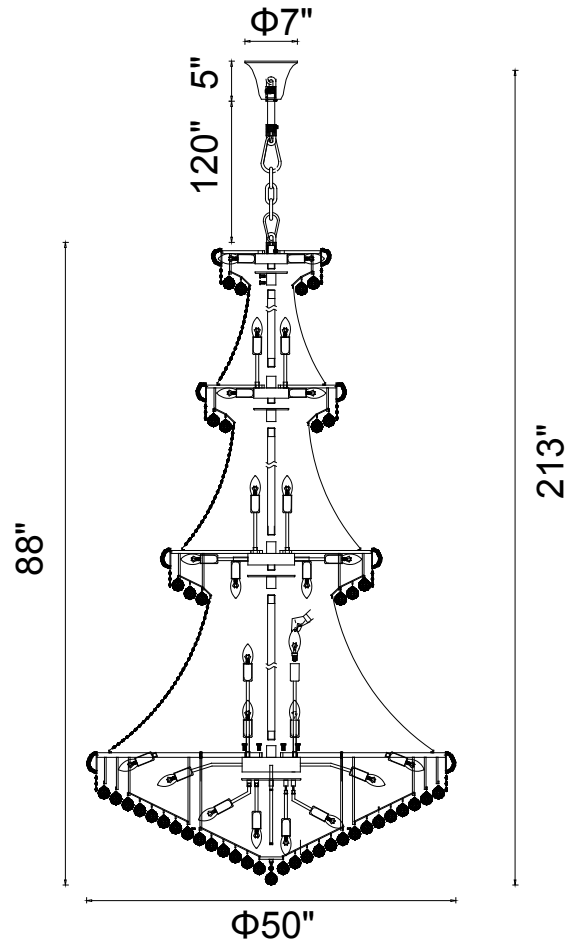

PROJECT: \_\_\_\_\_  
 FIXTURE TYPE: \_\_\_\_\_  
 LOCATION: \_\_\_\_\_  
 CONTACT/PHONE: \_\_\_\_\_

Item	8001P50C	Shade Color	-----	Lumens	-----
Collection	EMPIRE	Min Assembled Height	95"	Light Source	E12
Category	Chandelier	Max Assembled Height	213"	Bulb Info.	42 x 40W
Finish	Chrome	Width	50"	Included	-----
Glass	-----	Length	-----	Dimmable	Yes
Crystal	Clear	Extension Wall Mounts	-----	Colour Temp	-----
Acrylic	-----	Input	120V AC,60HZ,AC	Weight	292.88 Lbs