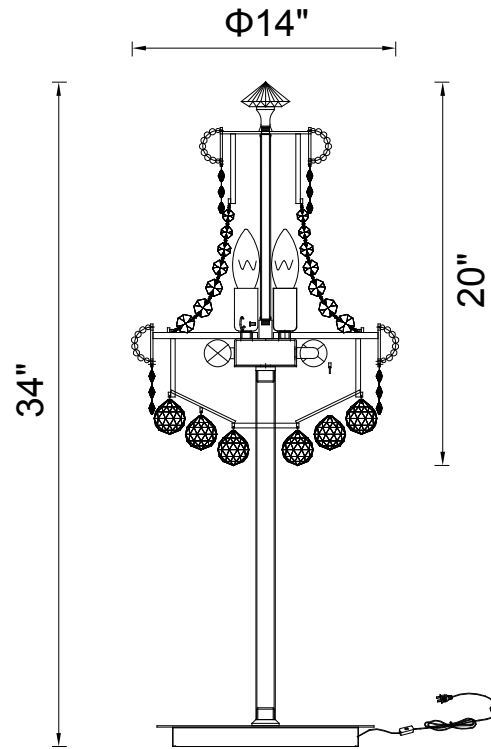

PROJECT: _____
 FIXTURE TYPE: _____
 LOCATION: _____
 CONTACT/PHONE: _____

Item	8001T14C
Collection	EMPIRE
Category	Table Lamp
Finish	Chrome
Glass	-----
Crystal	Clear
Acrylic	-----

Shade Color	-----
Min Assembled Height	34"
Max Assembled Height	-----
Width	14"
Length	-----
Extension Wall Mounts	-----
Input	120V AC,60HZ,AC

Lumens	-----
Light Source	E12
Bulb Info.	6x60W
Included	-----
Dimmable	Yes
Colour Temp	-----
Weight	26.46 Lbs

CWI Lighting
 140 Steelcase Rd W
 Markham, ON L3R 3J9
 Canada

CWI Lighting
 295 Fire Tower Dr
 Tonawanda, NY 14150
 USA