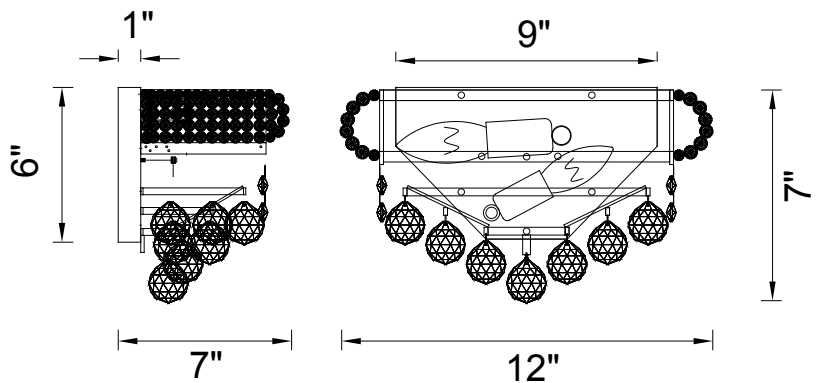

PROJECT: \_\_\_\_\_  
 FIXTURE TYPE: \_\_\_\_\_  
 LOCATION: \_\_\_\_\_  
 CONTACT/PHONE: \_\_\_\_\_

Item	8001W12C-A
Collection	EMPIRE
Category	Wall Light
Finish	Chrome
Glass	-----
Crystal	Clear
Acrylic	-----

Shade Color	-----
Min Assembled Height	7"
Max Assembled Height	-----
Width	12"
Length	-----
Extension Wall Mounts	7"
Input	120V AC,60HZ,AC

Lumens	-----
Light Source	E12
Bulb Info.	2x60W
Included	-----
Dimmable	Yes
Colour Temp	-----
Weight	2.64 Lbs