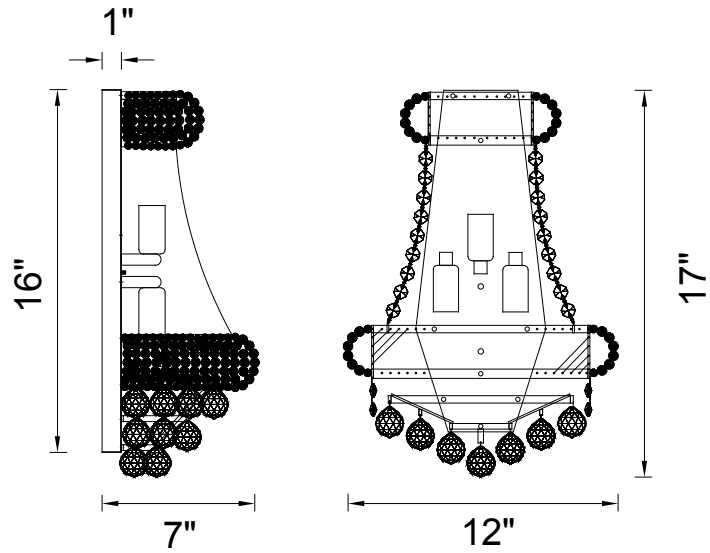

PROJECT: _____
 FIXTURE TYPE: _____
 LOCATION: _____
 CONTACT/PHONE: _____

Item	8001W12C-B
Collection	EMPIRE
Category	Wall Light
Finish	Chrome
Glass	-----
Crystal	Clear
Acrylic	-----

Shade Color	-----
Min Assembled Height	17"
Max Assembled Height	-----
Width	12"
Length	-----
Extension Wall Mounts	7"
Input	120V AC,60HZ,AC

Lumens	-----
Light Source	E12
Bulb Info.	3x60W
Included	-----
Dimmable	Yes
Colour Temp	-----
Weight	4.84 Lbs

CWI Lighting
 140 Steelcase Rd W
 Markham, ON L3R 3J9
 Canada

CWI Lighting
 295 Fire Tower Dr
 Tonawanda, NY 14150
 USA