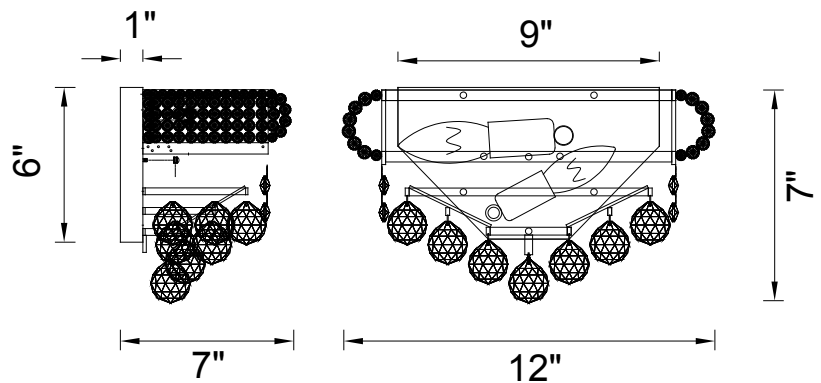

PROJECT: _____
 FIXTURE TYPE: _____
 LOCATION: _____
 CONTACT/PHONE: _____

Item	8001W12G-A
Collection	EMPIRE
Category	Wall Light
Finish	Gold
Glass	-----
Crystal	Clear
Acrylic	-----

Shade Color	-----
Min Assembled Height	7"
Max Assembled Height	-----
Width	12"
Length	-----
Extension Wall Mounts	7"
Input	120V AC,60HZ,AC

Lumens	-----
Light Source	E12
Bulb Info.	2x60W
Included	-----
Dimmable	Yes
Colour Temp	-----
Weight	2.64 Lbs

CWI Lighting
 140 Steelcase Rd W
 Markham, ON L3R 3J9
 Canada

CWI Lighting
 295 Fire Tower Dr
 Tonawanda, NY 14150
 USA