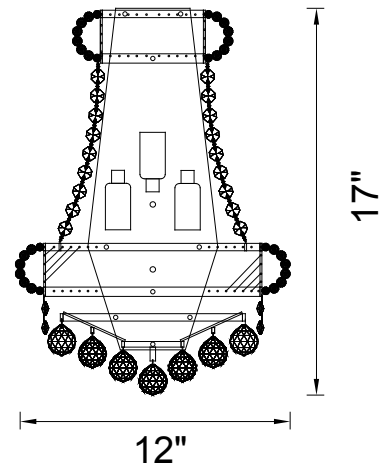

PROJECT: _____
 FIXTURE TYPE: _____
 LOCATION: _____
 CONTACT/PHONE: _____

Item	8001W12G-B
Collection	EMPIRE
Category	Wall Light
Finish	Gold
Glass	-----
Crystal	Clear
Acrylic	-----

Shade Color	-----
Min Assembled Height	17"
Max Assembled Height	-----
Width	12"
Length	-----
Extension Wall Mounts	7"
Input	120V AC,60HZ,AC