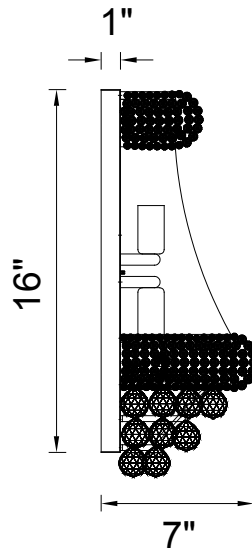

PROJECT: _____
 FIXTURE TYPE: _____
 LOCATION: _____
 CONTACT/PHONE: _____

Item	8001W12G-B
Collection	EMPIRE
Category	Wall Light
Finish	Gold
Glass	-----
Crystal	Clear
Acrylic	-----

Shade Color	-----
Min Assembled Height	17"
Max Assembled Height	-----
Width	12"
Length	-----
Extension Wall Mounts	7"
Input	120V AC,60HZ,AC

Lumens	-----
Light Source	E12
Bulb Info.	3x60W
Included	-----
Dimmable	Yes
Colour Temp	-----
Weight	4.84 Lbs

CWI Lighting
 140 Steelcase Rd W
 Markham, ON L3R 3J9
 Canada

CWI Lighting
 295 Fire Tower Dr
 Tonawanda, NY 14150
 USA