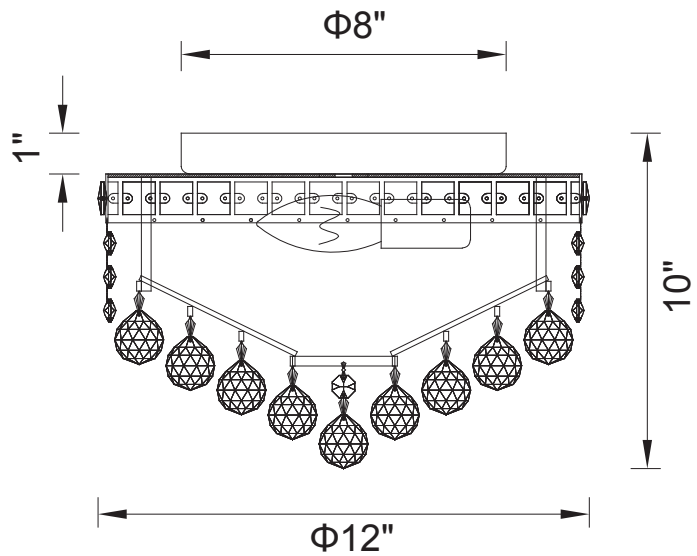

PROJECT: _____
 FIXTURE TYPE: _____
 LOCATION: _____
 CONTACT/PHONE: _____

Item	8002C12C
Collection	LUMINOUS
Category	Flush Mount
Finish	Chrome
Glass	-----
Crystal	Clear
Acrylic	-----

Shade Color	-----
Min Assembled Height	10"
Max Assembled Height	-----
Width	12"
Length	-----
Extension Wall Mounts	-----
Input	120V AC,60HZ,AC

Lumens	-----
Light Source	E12
Bulb Info.	3x60W
Included	-----
Dimmable	Yes
Colour Temp	-----
Weight	8.58 Lbs

CWI Lighting
 140 Steelcase Rd W
 Markham, ON L3R 3J9
 Canada

CWI Lighting
 295 Fire Tower Dr
 Tonawanda, NY 14150
 USA