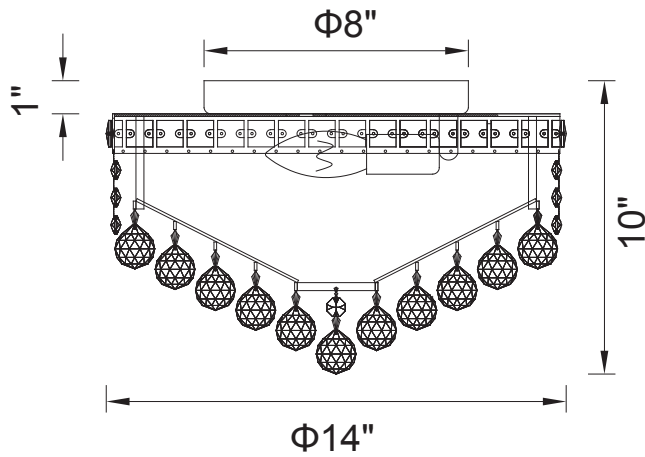

PROJECT: \_\_\_\_\_  
 FIXTURE TYPE: \_\_\_\_\_  
 LOCATION: \_\_\_\_\_  
 CONTACT/PHONE: \_\_\_\_\_

Item	8002C14C
Collection	LUMINOUS
Category	Flush Mount
Finish	Chrome
Glass	-----
Crystal	Clear
Acrylic	-----

Shade Color	-----
Min Assembled Height	10"
Max Assembled Height	-----
Width	14"
Length	-----
Extension Wall Mounts	-----
Input	120V AC,60HZ,AC

Lumens	-----
Light Source	E12
Bulb Info.	4x60W
Included	-----
Dimmable	Yes
Colour Temp	-----
Weight	13.23 Lbs