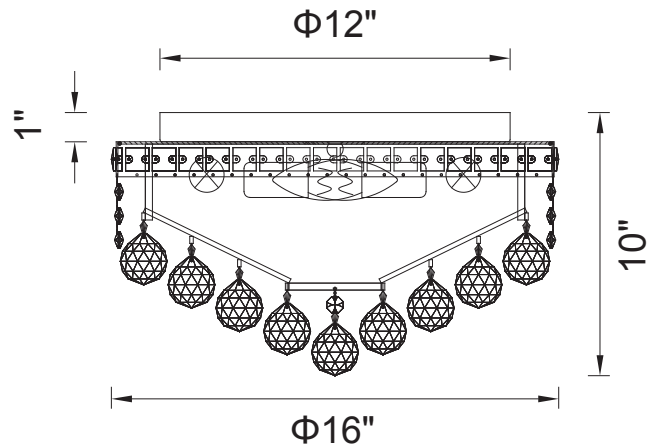

PROJECT: _____
 FIXTURE TYPE: _____
 LOCATION: _____
 CONTACT/PHONE: _____

Item	8002C16C
Collection	LUMINOUS
Category	Flush Mount
Finish	Chrome
Glass	-----
Crystal	Clear
Acrylic	-----

Shade Color	-----
Min Assembled Height	10"
Max Assembled Height	-----
Width	16"
Length	-----
Extension Wall Mounts	-----
Input	120V AC,60HZ,AC

Lumens	-----
Light Source	E12
Bulb Info.	5x60W
Included	-----
Dimmable	Yes
Colour Temp	-----
Weight	18.9 Lbs

CWI Lighting
 140 Steelcase Rd W
 Markham, ON L3R 3J9
 Canada

CWI Lighting
 295 Fire Tower Dr
 Tonawanda, NY 14150
 USA