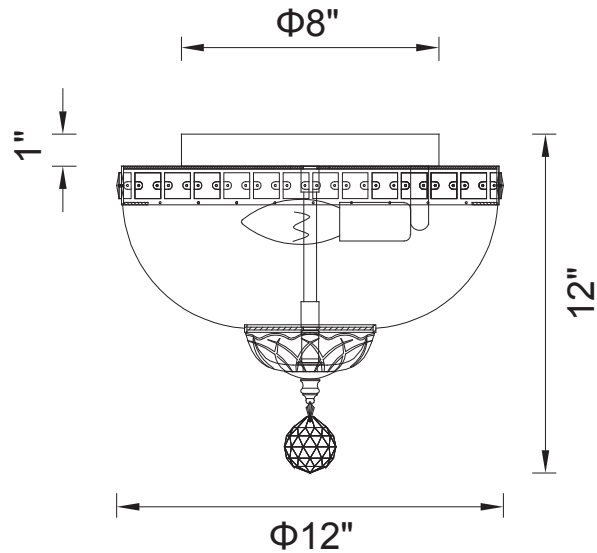

PROJECT: _____
 FIXTURE TYPE: _____
 LOCATION: _____
 CONTACT/PHONE: _____

Item	8003C12C
Collection	STEFANIA
Category	Flush Mount
Finish	Chrome
Glass	-----
Crystal	Clear
Acrylic	-----

Shade Color	-----
Min Assembled Height	12"
Max Assembled Height	-----
Width	12"
Length	-----
Extension Wall Mounts	-----
Input	120V AC,60HZ,AC

Lumens	-----
Light Source	E12
Bulb Info.	3x60W
Included	-----
Dimmable	Yes
Colour Temp	-----
Weight	3.97 Lbs

CWI Lighting
 140 Steelcase Rd W
 Markham, ON L3R 3J9
 Canada

CWI Lighting
 295 Fire Tower Dr
 Tonawanda, NY 14150
 USA