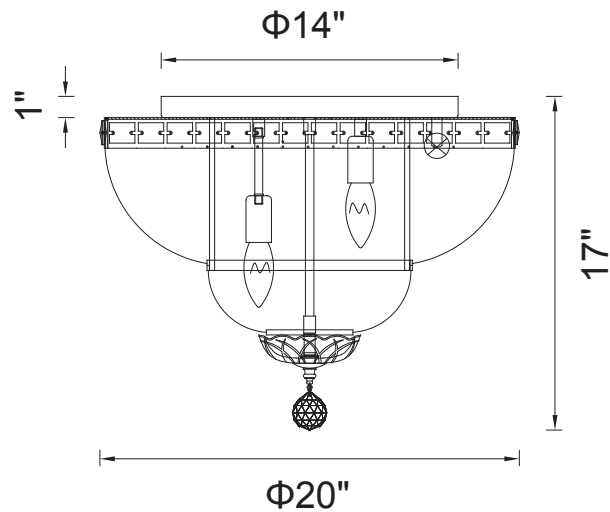

PROJECT: _____

FIXTURE TYPE: _____

LOCATION: _____

CONTACT/PHONE: _____

Item	8003C20C	Shade Color	-----	Lumens	-----
Collection	STEFANIA	Min Assembled Height	17"	Light Source	E12
Category	Flush Mount	Max Assembled Height	-----	Bulb Info.	8x60W
Finish	Chrome	Width	20"	Included	-----
Glass	-----	Length	-----	Dimmable	Yes
Crystal	Clear	Extension Wall Mounts	-----	Colour Temp	-----
Acrylic	-----	Input	120V AC,60HZ,AC	Weight	15.3 Lbs