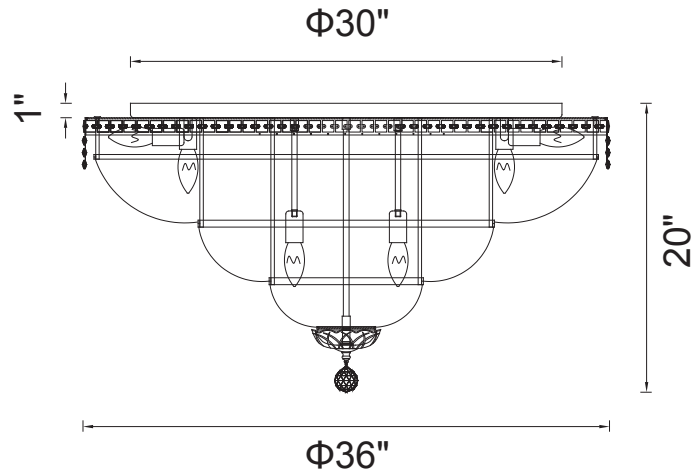

PROJECT: _____
 FIXTURE TYPE: _____
 LOCATION: _____
 CONTACT/PHONE: _____

Item	8003C36C
Collection	STEFANIA
Category	Flush Mount
Finish	Chrome
Glass	-----
Crystal	Clear
Acrylic	-----

Shade Color	-----
Min Assembled Height	20"
Max Assembled Height	-----
Width	36"
Length	-----
Extension Wall Mounts	-----
Input	120V AC,60HZ,AC