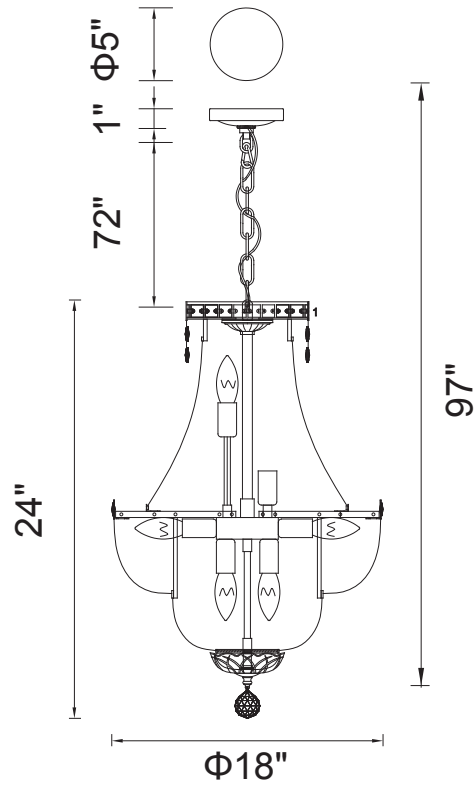

PROJECT: \_\_\_\_\_  
 FIXTURE TYPE: \_\_\_\_\_  
 LOCATION: \_\_\_\_\_  
 CONTACT/PHONE: \_\_\_\_\_

Item	8003P18C	Shade Color	-----	Lumens	-----
Collection	STEFANIA	Min Assembled Height	26"	Light Source	E12
Category	Chandelier	Max Assembled Height	97"	Bulb Info.	8x60W
Finish	Chrome	Width	18"	Included	-----
Glass	-----	Length	-----	Dimmable	Yes
Crystal	Clear	Extension Wall Mounts	-----	Colour Temp	-----
Acrylic	-----	Input	120V AC,60HZ,AC	Weight	18.0 Lbs