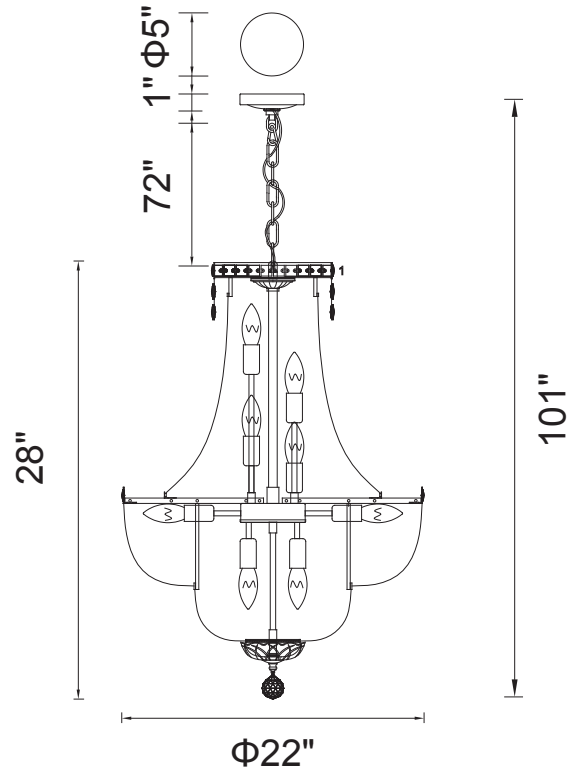

PROJECT: _____
 FIXTURE TYPE: _____
 LOCATION: _____
 CONTACT/PHONE: _____

Item	8003P22C
Collection	STEFANIA
Category	Chandelier
Finish	Chrome
Glass	-----
Crystal	Clear
Acrylic	-----

Shade Color	-----
Min Assembled Height	30"
Max Assembled Height	101"
Width	22"
Length	-----
Extension Wall Mounts	-----
Input	120V AC,60HZ,AC

Lumens	-----
Light Source	E12
Bulb Info.	13x60W
Included	-----
Dimmable	Yes
Colour Temp	-----
Weight	27.9 Lbs

CWI Lighting
 140 Steelcase Rd W
 Markham, ON L3R 3J9
 Canada

CWI Lighting
 295 Fire Tower Dr
 Tonawanda, NY 14150
 USA