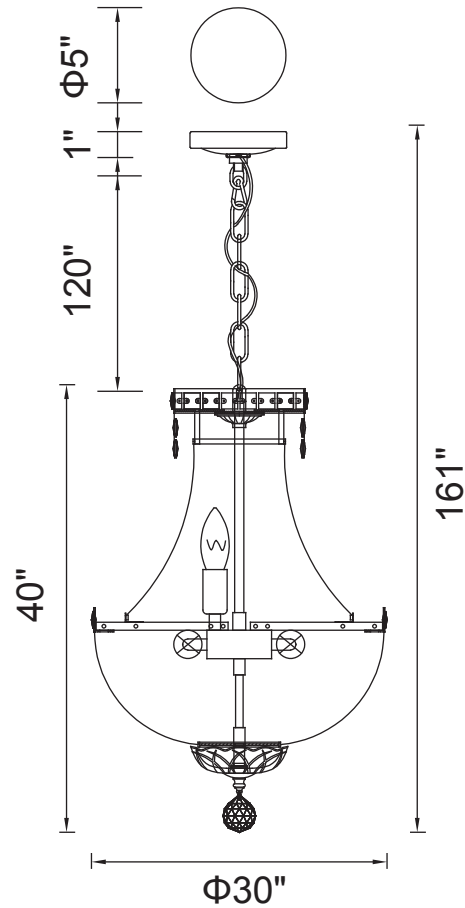

PROJECT: _____
 FIXTURE TYPE: _____
 LOCATION: _____
 CONTACT/PHONE: _____

Item	8003P30C
Collection	STEFANIA
Category	Chandelier
Finish	Chrome
Glass	-----
Crystal	Clear
Acrylic	-----

Shade Color	-----
Min Assembled Height	42"
Max Assembled Height	161"
Width	30"
Length	-----
Extension Wall Mounts	-----
Input	120V AC,60HZ,AC

Lumens	-----
Light Source	E12
Bulb Info.	20x60W
Included	-----
Dimmable	Yes
Colour Temp	-----
Weight	39.6 Lbs

CWI Lighting
 140 Steelcase Rd W
 Markham, ON L3R 3J9
 Canada

CWI Lighting
 295 Fire Tower Dr
 Tonawanda, NY 14150
 USA