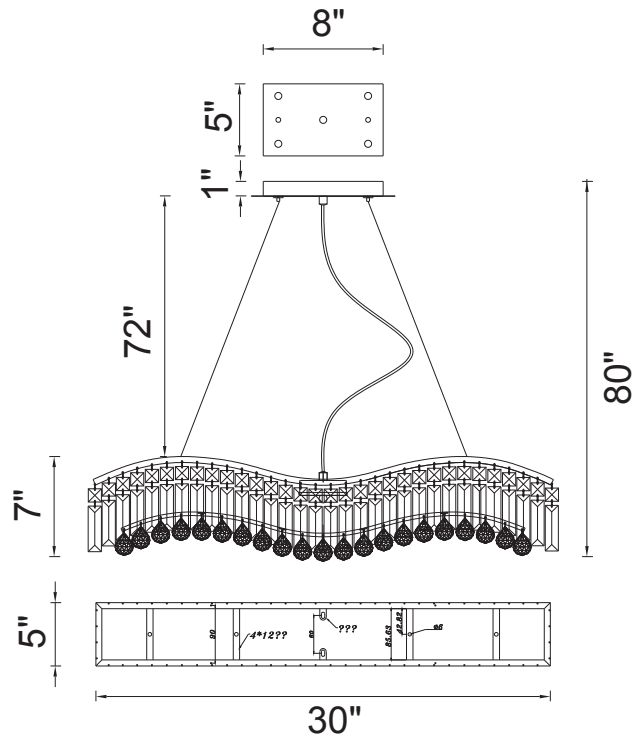

PROJECT: _____
 FIXTURE TYPE: _____
 LOCATION: _____
 CONTACT/PHONE: _____

Item	8004P30C-A (Clear)
Collection	GLAMOROUS
Category	Chandelier
Finish	Chrome
Glass	-----
Crystal	Clear
Acrylic	-----

Shade Color	-----
Min Assembled Height	10"
Max Assembled Height	80"
Width	30"
Length	5"
Extension Wall Mounts	-----
Input	120V AC,60HZ,AC

Lumens	-----
Light Source	E12
Bulb Info.	5x60W
Included	-----
Dimmable	Yes
Colour Temp	-----
Weight	15.3 Lbs

CWI Lighting
 140 Steelcase Rd W
 Markham, ON L3R 3J9
 Canada

CWI Lighting
 295 Fire Tower Dr
 Tonawanda, NY 14150
 USA